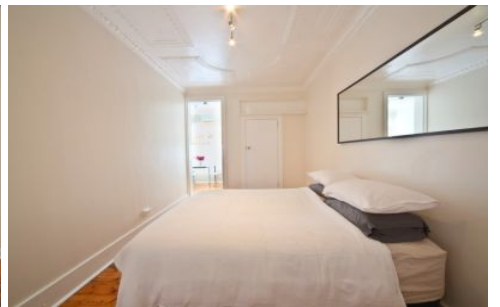

**EXECUTIVE STYLE
PROPERTY**

3/10 Clapton Place Darlinghurst NSW

1 1

OPEN INSPECTION

Saturday 9th May 12.30pm - 12.45pm

Center to Potts Point, Paddington, Darlinghurst, Surry Hills and located only mins walk to CBD and entertainment areas.

Fully furnished and ready to occupy.

Nearby are many cafes, fine dining restaurants and wine bars all within walking distance plus main supermarket shopping, plus train station and bus only 2min walk.

DESIRABLE FEATURES INCLUDE:
+ Executive-presented apartment

Type : Apartment

Price : $650pw FURNISHED

View : <https://www.executivestyleproperty.com.au/lease/nsw/eastern-suburbs/darlinghurst/residential/apartment/8697026>

[For full version visit the website](https://www.executivestyleproperty.com.au)

<https://www.executivestyleproperty.com.au>