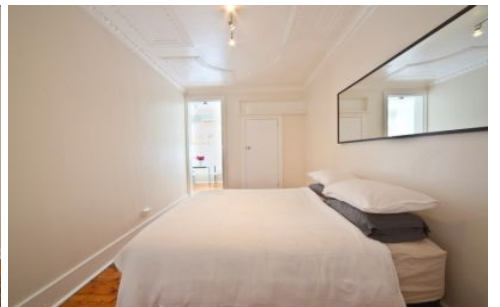

**EXECUTIVE STYLE
PROPERTY**

3/10 Clapton Place Darlinghurst NSW

1 1

Central to Potts Point, Paddington, Darlinghurst, Surry Hills and located only mins walk to CBD and entertainment areas.

View : <https://www.executivestyleproperty.com.au/lease/nsw/eastern-suburbs/darlinghurst/residential/apartment/7778421>

Furnished and ready to occupy.

Nearby are many cafes, fine dining restaurants and wine bars all within walking distance plus main supermarket shopping, plus train station and bus only 2min walk.

DESIRABLE FEATURES INCLUDE:

- + Executive-presented apartment
- + Timber floors
- + Queen sized bed
- + Furnished
- + Stone top kitchen bench, fridge, oven
- + Internal laundry, washer and dryer