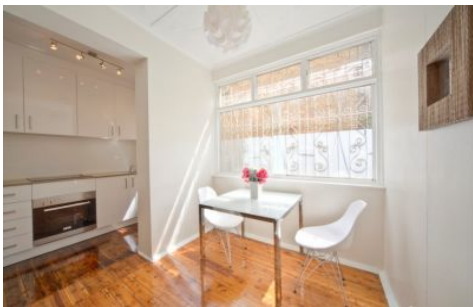

**EXECUTIVE STYLE
PROPERTY**

3/10 Clapton Place Darlinghurst NSW

1 1

Central to Potts Point, Paddington, Darlinghurst, Surry Hills and located only mins walk to CBD and entertainment areas.

View : <https://www.executivestyleproperty.com.au/lease/nsw/eastern-suburbs/darlinghurst/residential/apartment/7778421>

Furnished and ready to occupy.

Nearby are many cafes, fine dining restaurants and wine bars all within walking distance plus main supermarket shopping, plus train station and bus only 2min walk.

DESIRABLE FEATURES INCLUDE:

- + Executive-presented apartment
- + Timber floors
- + Queen sized bed
- + Furnished
- + Stone top kitchen bench, fridge, oven
- + Internal laundry, washer and dryer