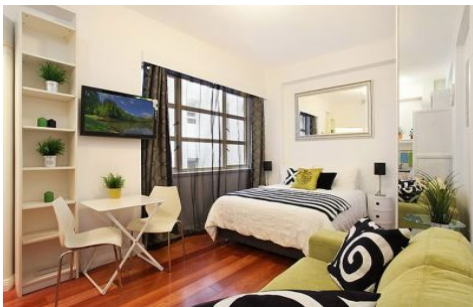

**EXECUTIVE STYLE
PROPERTY**

310/115 Macleay Street Potts Point NSW

1

Location Location

Macleay Street address in the elegant Gowry Gates building.

Private and peaceful, yet with fashionable Potts Point cafe/shopping scene just moments away.

Be impressed by this New York City inspired pad and quality decor.

- + Quality furnished property
- + Level lift access from elegant marbled lobby
- + Light layout, presented in as-new condition throughout
- + Full kitchen facilities
- + Bedroom with built-in robes and plenty of storage
- + Flat screen TV