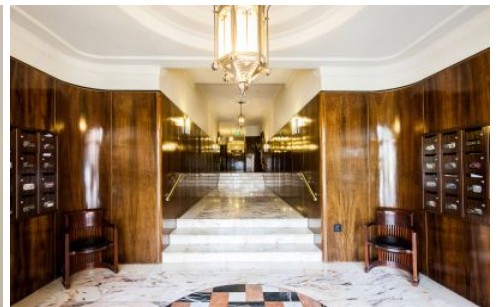

**EXECUTIVE STYLE
PROPERTY**

310/115 Macleay Street Potts Point NSW

1

Location Location

Macleay Street address in the elegant Gowry Gates building.

Private and peaceful, yet with fashionable Potts Point cafe/shopping scene just moments away.

Be impressed by this New York City inspired pad and quality decor.

- + Quality furnished property
- + Level lift access from elegant marbled lobby
- + Light layout, presented in as-new condition throughout
- + Full kitchen facilities
- + Bedroom with built-in robes and plenty of storage
- + Flat screen TV