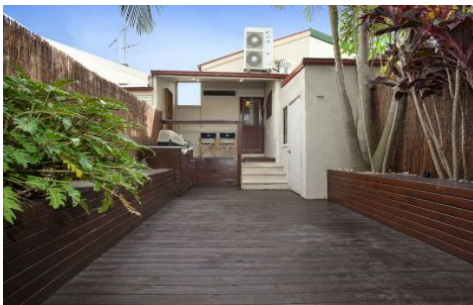

**EXECUTIVE STYLE
PROPERTY**

110 Juliett Street Marrickville NSW

2 1 1

Location is fantastic + Marrickville and Enmore Border + Garage.

This beautiful deep terrace is in a very sought-after location and would make an outstanding home, sitting on a lovely wide tree-line street.

Great family home with original features, spacious and gorgeous.

The location is superb. It is within easy distance to Enmore Park and the Aquatic Centre with gym facilities, Marrickville Road and the local shops and cafes on Victoria Road, Enmore Road.