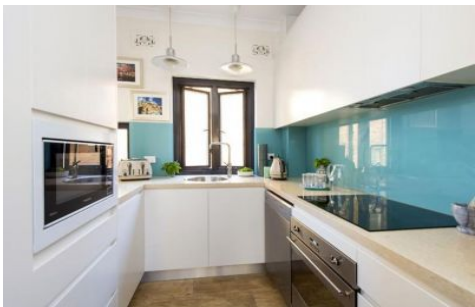

**EXECUTIVE STYLE
PROPERTY**

11/11 Waruda Street Kirribilli NSW

2 1

Stunning apartment in beautiful security building on Sydney Harbour. 83sqm glamorous art deco apartment - supremely stylish yet incredibly practical.

Living/dining enhanced by striking chandelier and classic parquet floors. Sleek kitchen with stone counter tops, Smeg appliances and Sydney Harbour views.

+ Common area sits right on the water, great to entertain or fish