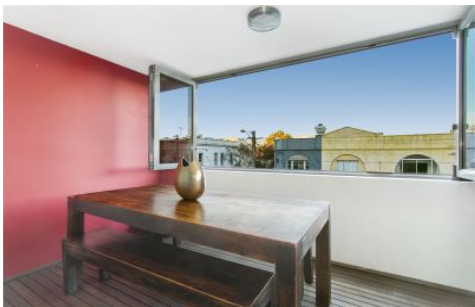

**EXECUTIVE STYLE
PROPERTY**

207/7-9 Abbott Street Cammeray NSW

1 1 1

Cosmopolitan living, this one bedroom apartment is perfectly placed with a selection of conveniences at your doorstep.

View : <https://www.executivestyleproperty.com.au/lease/nsw/north-shore-lower/cammeray/residential/apartment/5722458>

The popular 'Piazza' building enjoys incredibly easy access to all Cammeray and the North Shore has to offer.

Timber decked terrace off the versatile living, kitchen, and dining area.

Stylish secure executive abode presenting as an ideal city base.