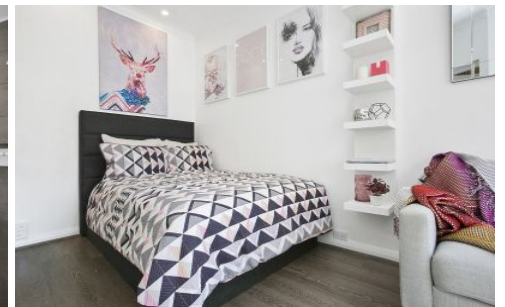

**EXECUTIVE STYLE
PROPERTY**

10/10 Orwell Street Potts Point NSW

1 1

Luxury apartment positioned in the centre of most exclusive 'Potts Point' only minutes from the business and entertainment areas of the city.

View : <https://www.executivestyleproperty.com.au/lease/nsw/eastern-suburbs/potts-point/residential/apartment/5704461>

DESIRABLE FEATURES INCLUDE:

1. New chic design apartment
   - Executive-presented apartment
   - Elegance with bespoke finishes t/ou
   - Floating timber floors
   - Built-in robes, lots of draws and storage
   - Under bed storage
   - Soft close cupboards
   - Luxurious bathroom
3. Fully furnished - you dont need a thing
   - Full kitchen, full fridge, full oven, loads of storage

<https://www.executivestyleproperty.com.au>