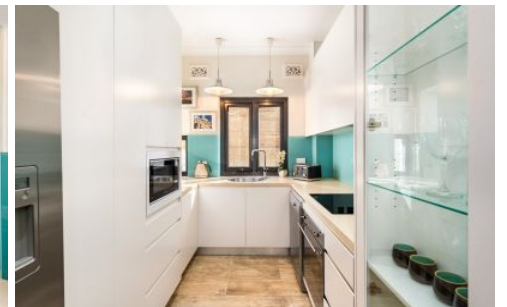

**EXECUTIVE STYLE
PROPERTY**

11/11 Waruda Street Kirribilli NSW

2 1

Stunning fully furnished apartment in beautiful security building on Sydney Harbour. 83sqm glamorous art deco apartment - supremely stylish yet incredibly practical. Situated directly on Sydney Harbour with incredible views from the grounds of The Opera House and Sydney Harbour Bridge.

View : <https://www.executivestyleproperty.com.au/lease/nsw/north-shore-lower/kirribilli/residential/apartment/5666286>

Living/dining enhanced by striking chandelier and classic parquet floors. Sleek kitchen with stone counter tops, Smeg appliances and Sydney Harbour views.

Dean Merrett
0419 201 311

- 2 large Queen size bedrooms, stylish kitchen & laundry facilities.

- Sydney Harbour views from communal waterfront lawn.

- Mins to the CBD by train/car/ferry/foot

<https://www.executivestyleproperty.com.au>