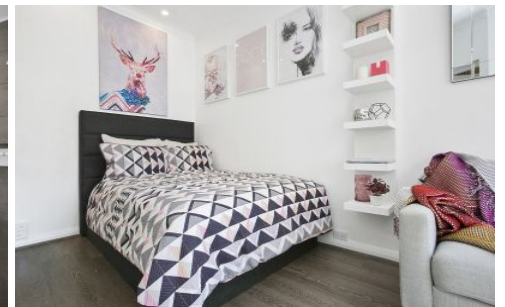

**EXECUTIVE STYLE
PROPERTY**

10/10 Orwell Street Potts Point NSW

1 1

NEW luxury apartment positioned in the centre of most exclusive 'Potts Point' only minutes from the business and entertainment areas of the city.

View : <https://www.executivestyleproperty.com.au/lease/nsw/eastern-suburbs/potts-point/residential/apartment/5666149>

DESIRABLE FEATURES INCLUDE:

1. New chic design apartment
   - Executive-presented apartment
   - Elegance with bespoke finishes t/ou
   - Floating timber floors
   - Built-in robes, lots of draws and storage
   - Underbed storage
   - Soft close cupboards
   - Luxurious bathroom
3. Fully furnished - you dont need a thing
   - Full kitchen, full fridge, full oven, loads of storage

<https://www.executivestyleproperty.com.au>