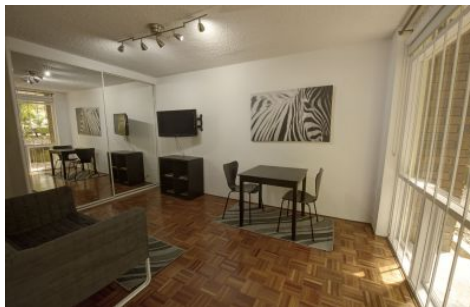

### 5/5-7 Esplanade Elizabeth Bay NSW

Large apartment located right on Elizabeth Bay, plus a separate entrance with your own area outside to enjoy.

Swim in the pool or sunbake by the harbour, this apartment is right on Elizabeth Bay, very relaxing away from the busy main areas.

#### Features:

Harbour foreshore park at your door

Elizabeth Bay Marina Cafe only meters from the front door.

Pool

Security Building

**View** : <https://www.executivestyleproperty.com.au/lease/nsw/eastern-suburbs/elizabeth-bay/residential/studio/5666125>