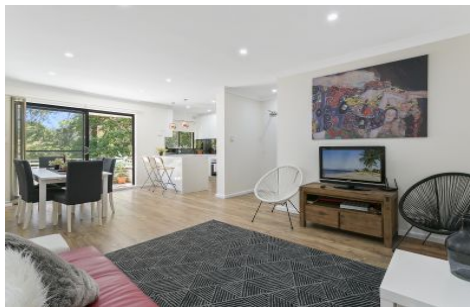

**EXECUTIVE STYLE
PROPERTY**

35/112-134 Hall Street Bondi Beach NSW

2 1 1

Be the first to lease this spectacular newly renovated apartment. Set on the top floor, flooded with natural light with leafy outlook and treetop views in Hall Street, the hub of Bondi Beach.

View : <https://www.executivestyleproperty.com.au/lease/nsw/eastern-suburbs/bondi-beach/residential/apartment/5666113>

You will love this home as it is well located on a beautiful tree lined street, offers serenity and yet you are less than 150m away from transport, cafes, restaurants, shops, bars, supermarkets, etc and approx 500m to Bondi Beach.

THE NEW RENOVATION FEATURES INCLUDE:

- Brand new open plan customised gourmet kitchen with Caesar Stone bench tops and Tom Dixon copper pendant lights over the kitchen bench including luxury european fittings and appliances, fridge freezer, dishwasher and stunning smoked mirror splash back.

<https://www.executivestyleproperty.com.au>