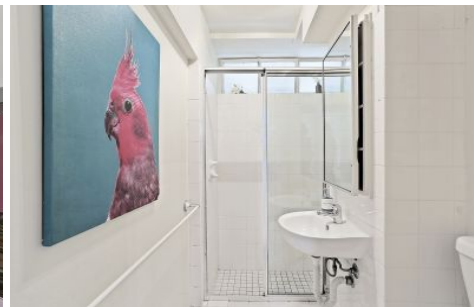

**EXECUTIVE STYLE
PROPERTY**

38/68 Roslyn Gardens Elizabeth Bay NSW

Be impressed by this New York inspired city pad's quality decor. Offering a lasting style and location.

View : <https://www.executivestyleproperty.com.au/lease/nsw/eastern-suburbs/elizabeth-bay/residential/studio/5666104>

Situated on the 4th floor, this **FULLY FURNISHED** apartment would make a fantastic home/city base.

The private and peaceful apartment features a modern separate kitchen, mirrored built-ins, air conditioning and a full length balcony with pleasant leafy outlook.

- * Air conditioning
- * Light layout, presented as-new throughout
- * Full kitchen facilities
- * Bedroom with b/ins and plenty of storage
- * Flat screen TV
- * Commercially washed, pressed linens supplied
- * Quality fully furnished property