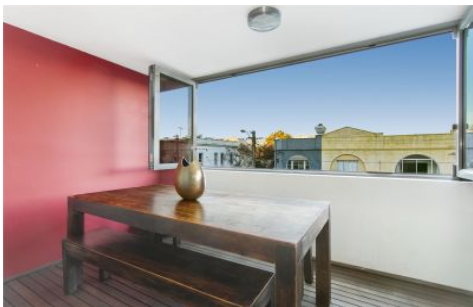

**EXECUTIVE STYLE
PROPERTY**

207/7-9 Abbott Street Cammeray NSW

1 1 1

Cosmopolitan living, this one bedroom apartment is perfectly placed with a selection of conveniences at your doorstep.

The popular 'Piazza' building enjoys incredibly easy access to all Cammeray and the North Shore has to offer.

Timber decked terrace off the versatile living, kitchen, and dining area.

Stylish secure executive abode presenting as an ideal city base.

Harbour Bridge nearby providing a rapid commute to the city by car or bus.