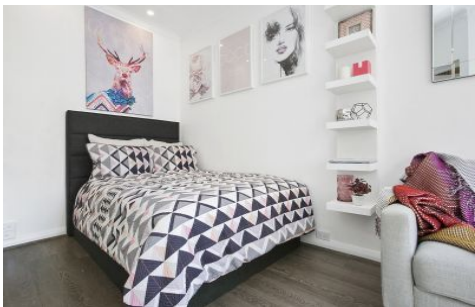

**EXECUTIVE STYLE
PROPERTY**

10/10 Orwell Street Potts Point NSW

1 1

NEW luxury apartment positioned in the centre of most exclusive 'Potts Point' only minutes from the business and entertainment areas of the city.

View : <https://www.executivestyleproperty.com.au/lease/nsw/eastern-suburbs/potts-point/residential/studio/5666062>

DESIRABLE FEATURES INCLUDE:

1. New chic design apartment
   - Executive-presented apartment
   - Elegance with bespoke finishes t/ou
   - Floating timber floors
   - Built-in robes, lots of draws and storage
   - Underbed storage
   - Soft close cupboards
   - Luxurious bathroom
3. Fully furnished - you dont need a thing
   - Full kitchen, full fridge, full oven, loads of storage

<https://www.executivestyleproperty.com.au>