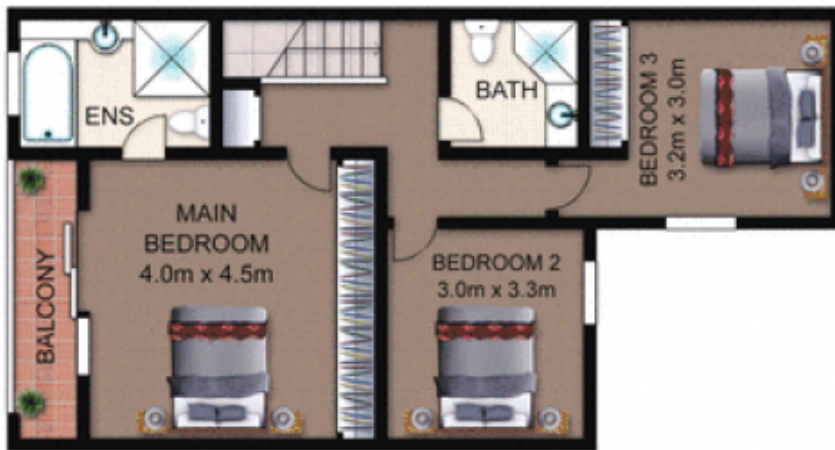

SECOND FLOOR