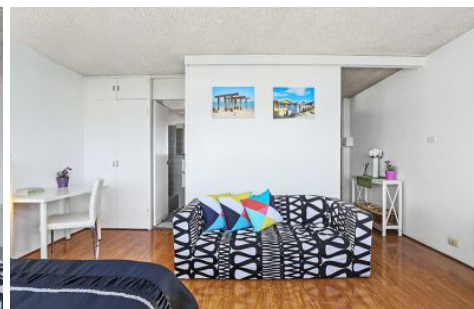

**EXECUTIVE STYLE
PROPERTY**

7d/51 Bayswater Road Potts Point NSW

1 1

Be impressed soaking up N-E sunlight and panoramic views to the heads of SYDNEY HARBOUR and boat filled RUSHCUTTERS BAY Marina !

View : <https://www.executivestyleproperty.com.au/lease/nsw/eastern-suburbs/potts-point/residential/studio/5666029>

Enjoying quiet privacy high up on lvl 7, airy cross flow sea breezes, timber floors, built ins, storage cupboard, new kitchen & security parking.

Desirably located to Potts Point shopping, bars, dining and the areas lifestyle attractions, plus bus and rail transport is only 1 min walk.