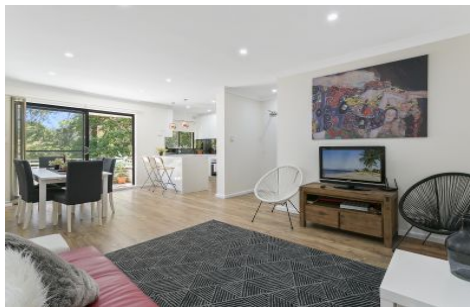

**EXECUTIVE STYLE
PROPERTY**

35/112-134 Hall Street Bondi Beach NSW

2 1 1

Be the first to lease this spectacular newly renovated apartment. Set on the top floor, flooded with natural light with leafy outlook and treetop views in Hall Street, the hub of Bondi Beach.

You will love this home as it is well located on a beautiful tree lined street, offers serenity and yet you are less than 150m away from transport, cafes, restaurants, shops, bars, supermarkets, etc and approx 500m to Bondi Beach.

THE NEW RENOVATION FEATURES INCLUDE:

- Brand new open plan customised gourmet kitchen with Caesar Stone bench tops and Tom Dixon copper pendant lights over the kitchen bench including luxury european fittings and appliances, fridge freezer, dishwasher and stunning smoked mirror splash back.

View : <https://www.executivestyleproperty.com.au/lease/nsw/eastern-suburbs/bondi-beach/residential/apartment/5666022>

<https://www.executivestyleproperty.com.au>