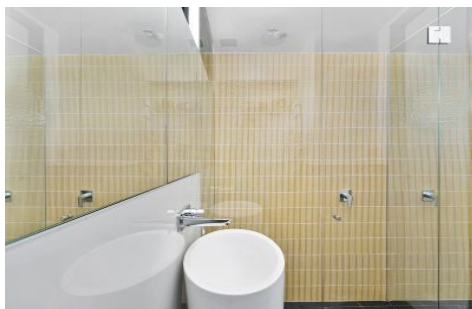

**EXECUTIVE STYLE
PROPERTY**

25/45 Macleay Street Potts Point NSW

1

NEW Designer renovated spacious fully furnished apartment offers clean crisp lines and classic finishes.

View : <https://www.executivestyleproperty.com.au/lease/nsw/eastern-suburbs/potts-point/residential/studio/5666014>

Positioned away from the hustle and bustle whilst being totally accessible to all major forms of transport.

DESIRABLE FEATURES:

- + Stylish quality furnishings throughout
- + Bright interiors, large low level windows
- + Open clean living space, timber floorboards