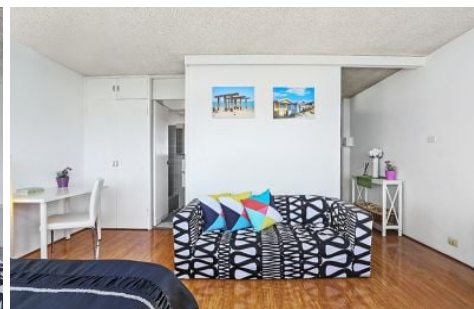

**EXECUTIVE STYLE
PROPERTY**

7d/51 Bayswater Road Potts Point NSW

1 1

Be impressed soaking up N-E sunlight and panoramic views to the heads of SYDNEY HARBOUR and boat filled RUSHCUTTERS BAY Marina !

Enjoying quiet privacy high up on lvl 7, airy cross flow sea breezes, timber floors, built ins, storage cupboard, new kitchen & security parking.