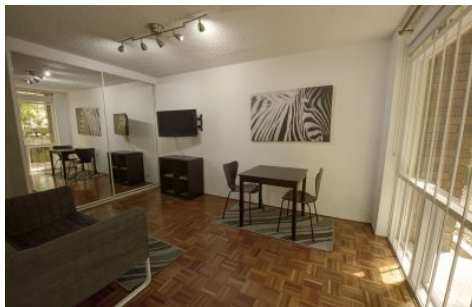

**EXECUTIVE STYLE
PROPERTY**

5/5-7 Esplanade Elizabeth Bay NSW

Available Now - Call Dean 0419 201 311

Large apartment located right on Elizabeth Bay, plus a separate entrance with your own area outside to enjoy.

Swim in your pool or sunbake by the harbour, this apartment is right on Elizabeth Bay, very relaxing away from the busy main areas.

Features:

Elizabeth Bay Park only meters away

Pool and BBQ area with seating out the back