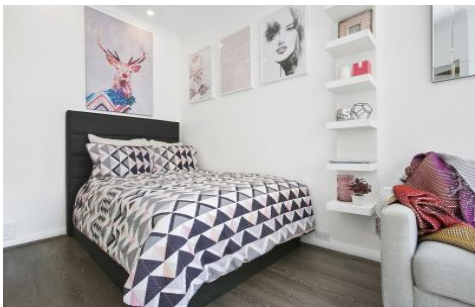

**EXECUTIVE STYLE
PROPERTY**

10/10 Orwell Street Potts Point NSW

1 1

NEW luxury apartment positioned in the centre of most exclusive 'Potts Point' only minutes from the business and entertainment areas of the city.

View : <https://www.executivestyleproperty.com.au/lease/nsw/eastern-suburbs/potts-point/residential/studio/5665967>

DESIRABLE FEATURES INCLUDE:

1. New chic design apartment
   - Executive-presented apartment
   - Elegance with bespoke finishes t/ou
   - Floating timber floors
   - Built-in robes, lots of draws and storage
   - Underbed storage
   - Soft close cupboards
   - Luxurious bathroom
3. Fully furnished - you dont need a thing
   - Full kitchen, full fridge, full oven, loads of storage

<https://www.executivestyleproperty.com.au>