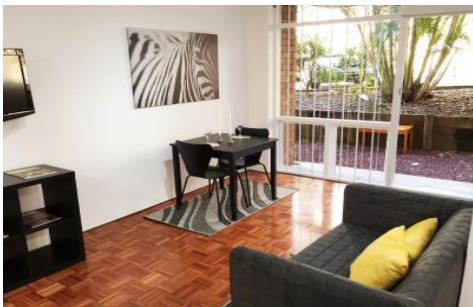

**EXECUTIVE STYLE
PROPERTY**

5/5-7 Esplanade Elizabeth Bay NSW

Large apartment located right on Elizabeth Bay, plus a separate entrance with your own area outside to enjoy.

View : <https://www.executivestyleproperty.com.au/lease/nsw/eastern-suburbs/elizabeth-bay/residential/studio/5665941>

Swim in your pool or sunbake by the harbour, this apartment is right on Elizabeth Bay, very relaxing away from the busy main areas.

Features:

Elizabeth Bay Park only meters away

Pool

Security Building

Dean Merrett
0419 201 311