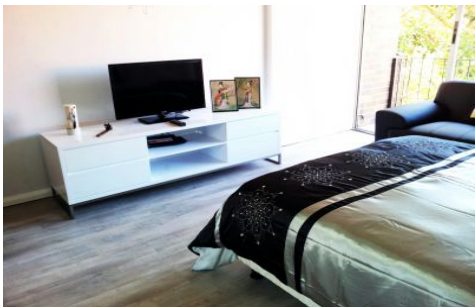

**EXECUTIVE STYLE
PROPERTY**

38/68 Roslyn Gardens Elizabeth Bay NSW

1

Open Insp: Saturday 3rd Sep 1pm - 1.30pm

View : <https://www.executivestyleproperty.com.au/lease/nsw/eastern-suburbs/elizabeth-bay/residential/apartment/5665825>

Be impressed by this New York inspired city pad's generous scale and quality decor. Offering a lasting style and location

Situated on the 4th floor, this **FULLY FURNISHED** apartment would make a fantastic home/city base.

The private and peaceful apartment features a modern separate kitchen, mirrored built-ins, air conditioning and a full length balcony with pleasant leafy outlook.

- Air conditioning
- Light layout, presented as-new throughout
- Full kitchen facilities
- Bedroom with b/ins and plenty of storage